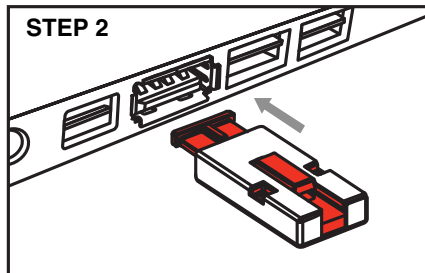

**USB TYPE 'A'
LOCKOUT DEVICE**

REMOVAL TOOL

INSTALL

REMOVAL