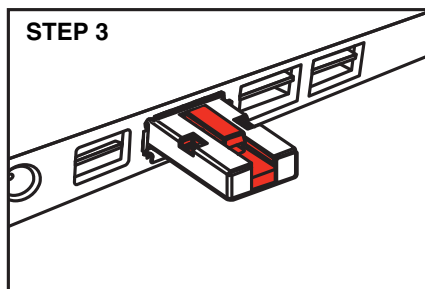

**USB TYPE 'A'
LOCKOUT DEVICE**

REMOVAL TOOL

INSTALL

REMOVAL