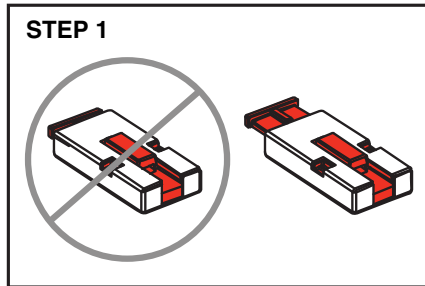

**USB TYPE 'A'
LOCKOUT DEVICE**

REMOVAL TOOL

INSTALL

REMOVAL