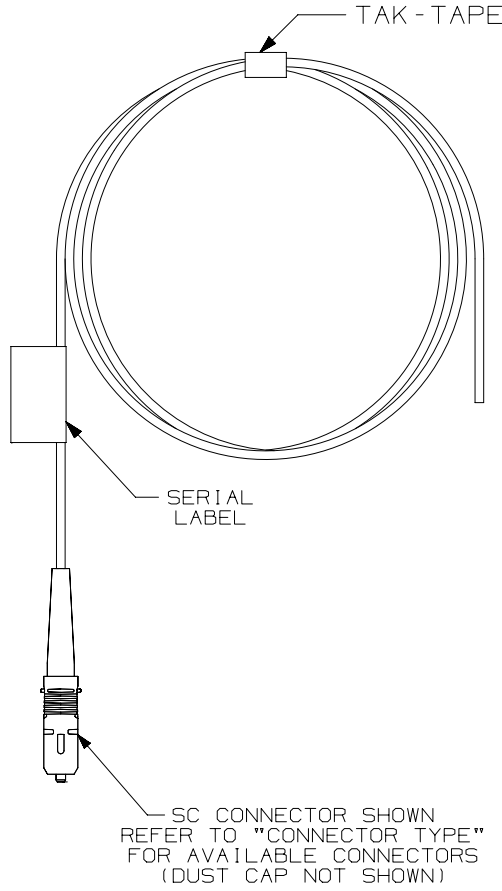

THIS COPY IS PROVIDED ON A RESTRICTED BASIS AND IS NOT TO BE USED IN ANY WAY DETRIMENTAL TO THE INTERESTS OF PANDUIT CORP.

NOTES:

1. TESTED TO EIA/TIA 568-C.3.
2. ALL MATERIALS AND COMPONENTS MEET THE MATERIAL RESTRICTIONS OF RoHS, (EUROPEAN DIRECTIVE 2011/65/EC ON THE RESTRICTION OF HAZARDOUS SUBSTANCES) AS PROPOSED BY THE RoHS TECHNICAL ADAPTATION COMMITTEE.
3. FOR CONNECTOR PERFORMANCE, CONTACT PANDUIT OR VISIT PANDUIT.COM.
4. PIGTAILS ARE BUNDLED EITHER 6 OR 12 TO A PACKAGE, BUNDLED TOGETHER USING TAK-TAPE.