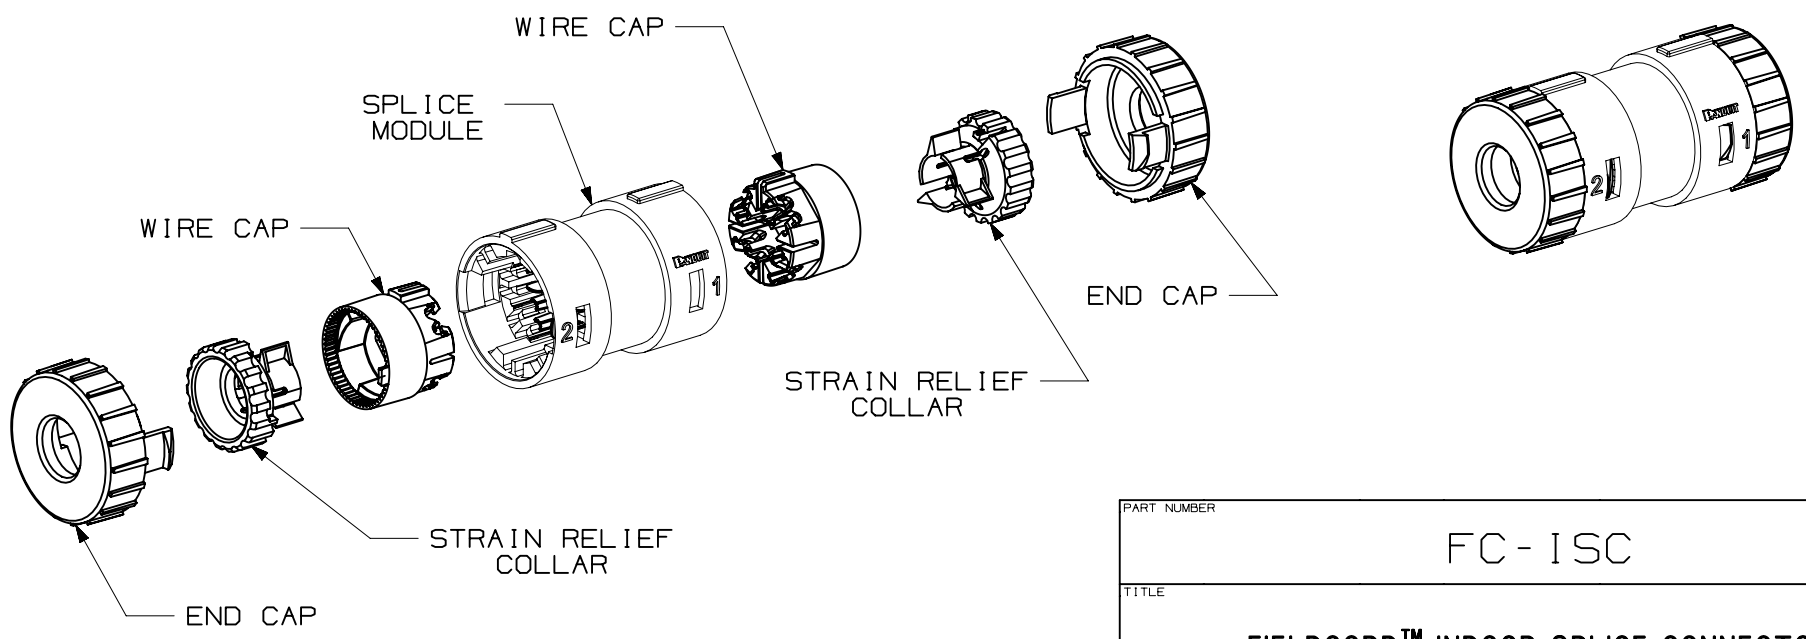

2

1

THIS COPY IS PROVIDED ON A RESTRICTED BASIS AND IS NOT TO BE USED IN ANY WAY DETRIMENTAL TO THE INTERESTS OF PANDUIT CORP.

NOTES:

1. TERMINATES 22-26AWG SOLID OR STRANDED UTP CABLE
2. COMPATIBLE WITH CABLE JACKET  $\phi$  0.189" (4.8mm) - 0.272" (6.9mm)
3. PARTS INCLUDED  
 2 END CAPS: POLYCARBONATE  
 1 MAIN SPLICE MODULE: POLYCARBONATE  
 2 WIRE CAPS: POLYCARBONATE W/ PRINTED WIRE MAPPING  
 2 STRAIN RELIEF COLLARS: POLYCARBONATE
4. DIMENSIONS IN [ ] ARE IN METRIC.

PART NUMBER		FC-ISC		
TITLE				
<b>FIELDCORD™ INDOOR SPLICE CONNECTOR</b>				
CUSTOMER DRAWING				
ITEM REVISION NAME		01128EAC/00		
DATASET FILE NAME		01128EAC_DC/00A		
		THIRD ANGLE PROJECTION		
MATERIAL		SEE NOTES		
DRAWING NUMBER				01128EAC-DC
REV	DATE	BY	CHK	APR
00A	3-4-22	ROJC	REFR	JNU
INITIAL RELEASE				
DESCRIPTION		ECN		
DRAWN BY	DATE	CHK	SCALE	SIZE
ROJC	3-4-22	REFR	NONE	A
SHEET 1 OF 1				