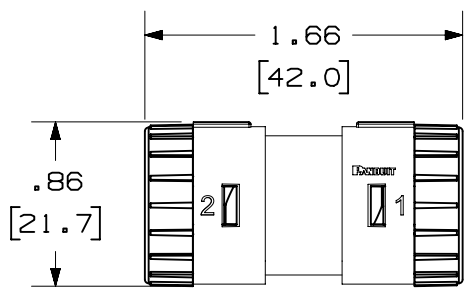

2

1

THIS COPY IS PROVIDED ON A RESTRICTED BASIS AND IS NOT TO BE USED IN ANY WAY DETRIMENTAL TO THE INTERESTS OF PANDUIT CORP.

NOTES:

1. TERMINATES 22-26AWG SOLID OR STRANDED UTP CABLE
2. COMPATIBLE WITH CABLE JACKET  $\phi$  0.189" (4.8mm) - 0.272" (6.9mm)
3. PARTS INCLUDED  
 2 END CAPS: POLYCARBONATE  
 1 MAIN SPLICE MODULE: POLYCARBONATE  
 2 WIRE CAPS: POLYCARBONATE W/ PRINTED WIRE MAPPING  
 2 STRAIN RELIEF COLLARS: POLYCARBONATE
4. DIMENSIONS IN [ ] ARE IN METRIC.

PART NUMBER		FC-ISC		
TITLE				
<b>FIELDCORD™ INDOOR SPLICE CONNECTOR</b>				
CUSTOMER DRAWING				
ITEM REVISION NAME		01128EAC/00		
DATASET FILE NAME		01128EAC_DC/00A		
		THIRD ANGLE PROJECTION		
MATERIAL		SEE NOTES		
DRAWING NUMBER				01128EAC-DC
REV	DATE	BY	CHK	APR
00A	3-4-22	ROJC	REFR	JNU
INITIAL RELEASE				
DESCRIPTION		ECN		
DRAWN BY	DATE	CHK	SCALE	SIZE
ROJC	3-4-22	REFR	NONE	A
SHEET 1 OF 1				

A-SIZE CUSTOMER

2

1